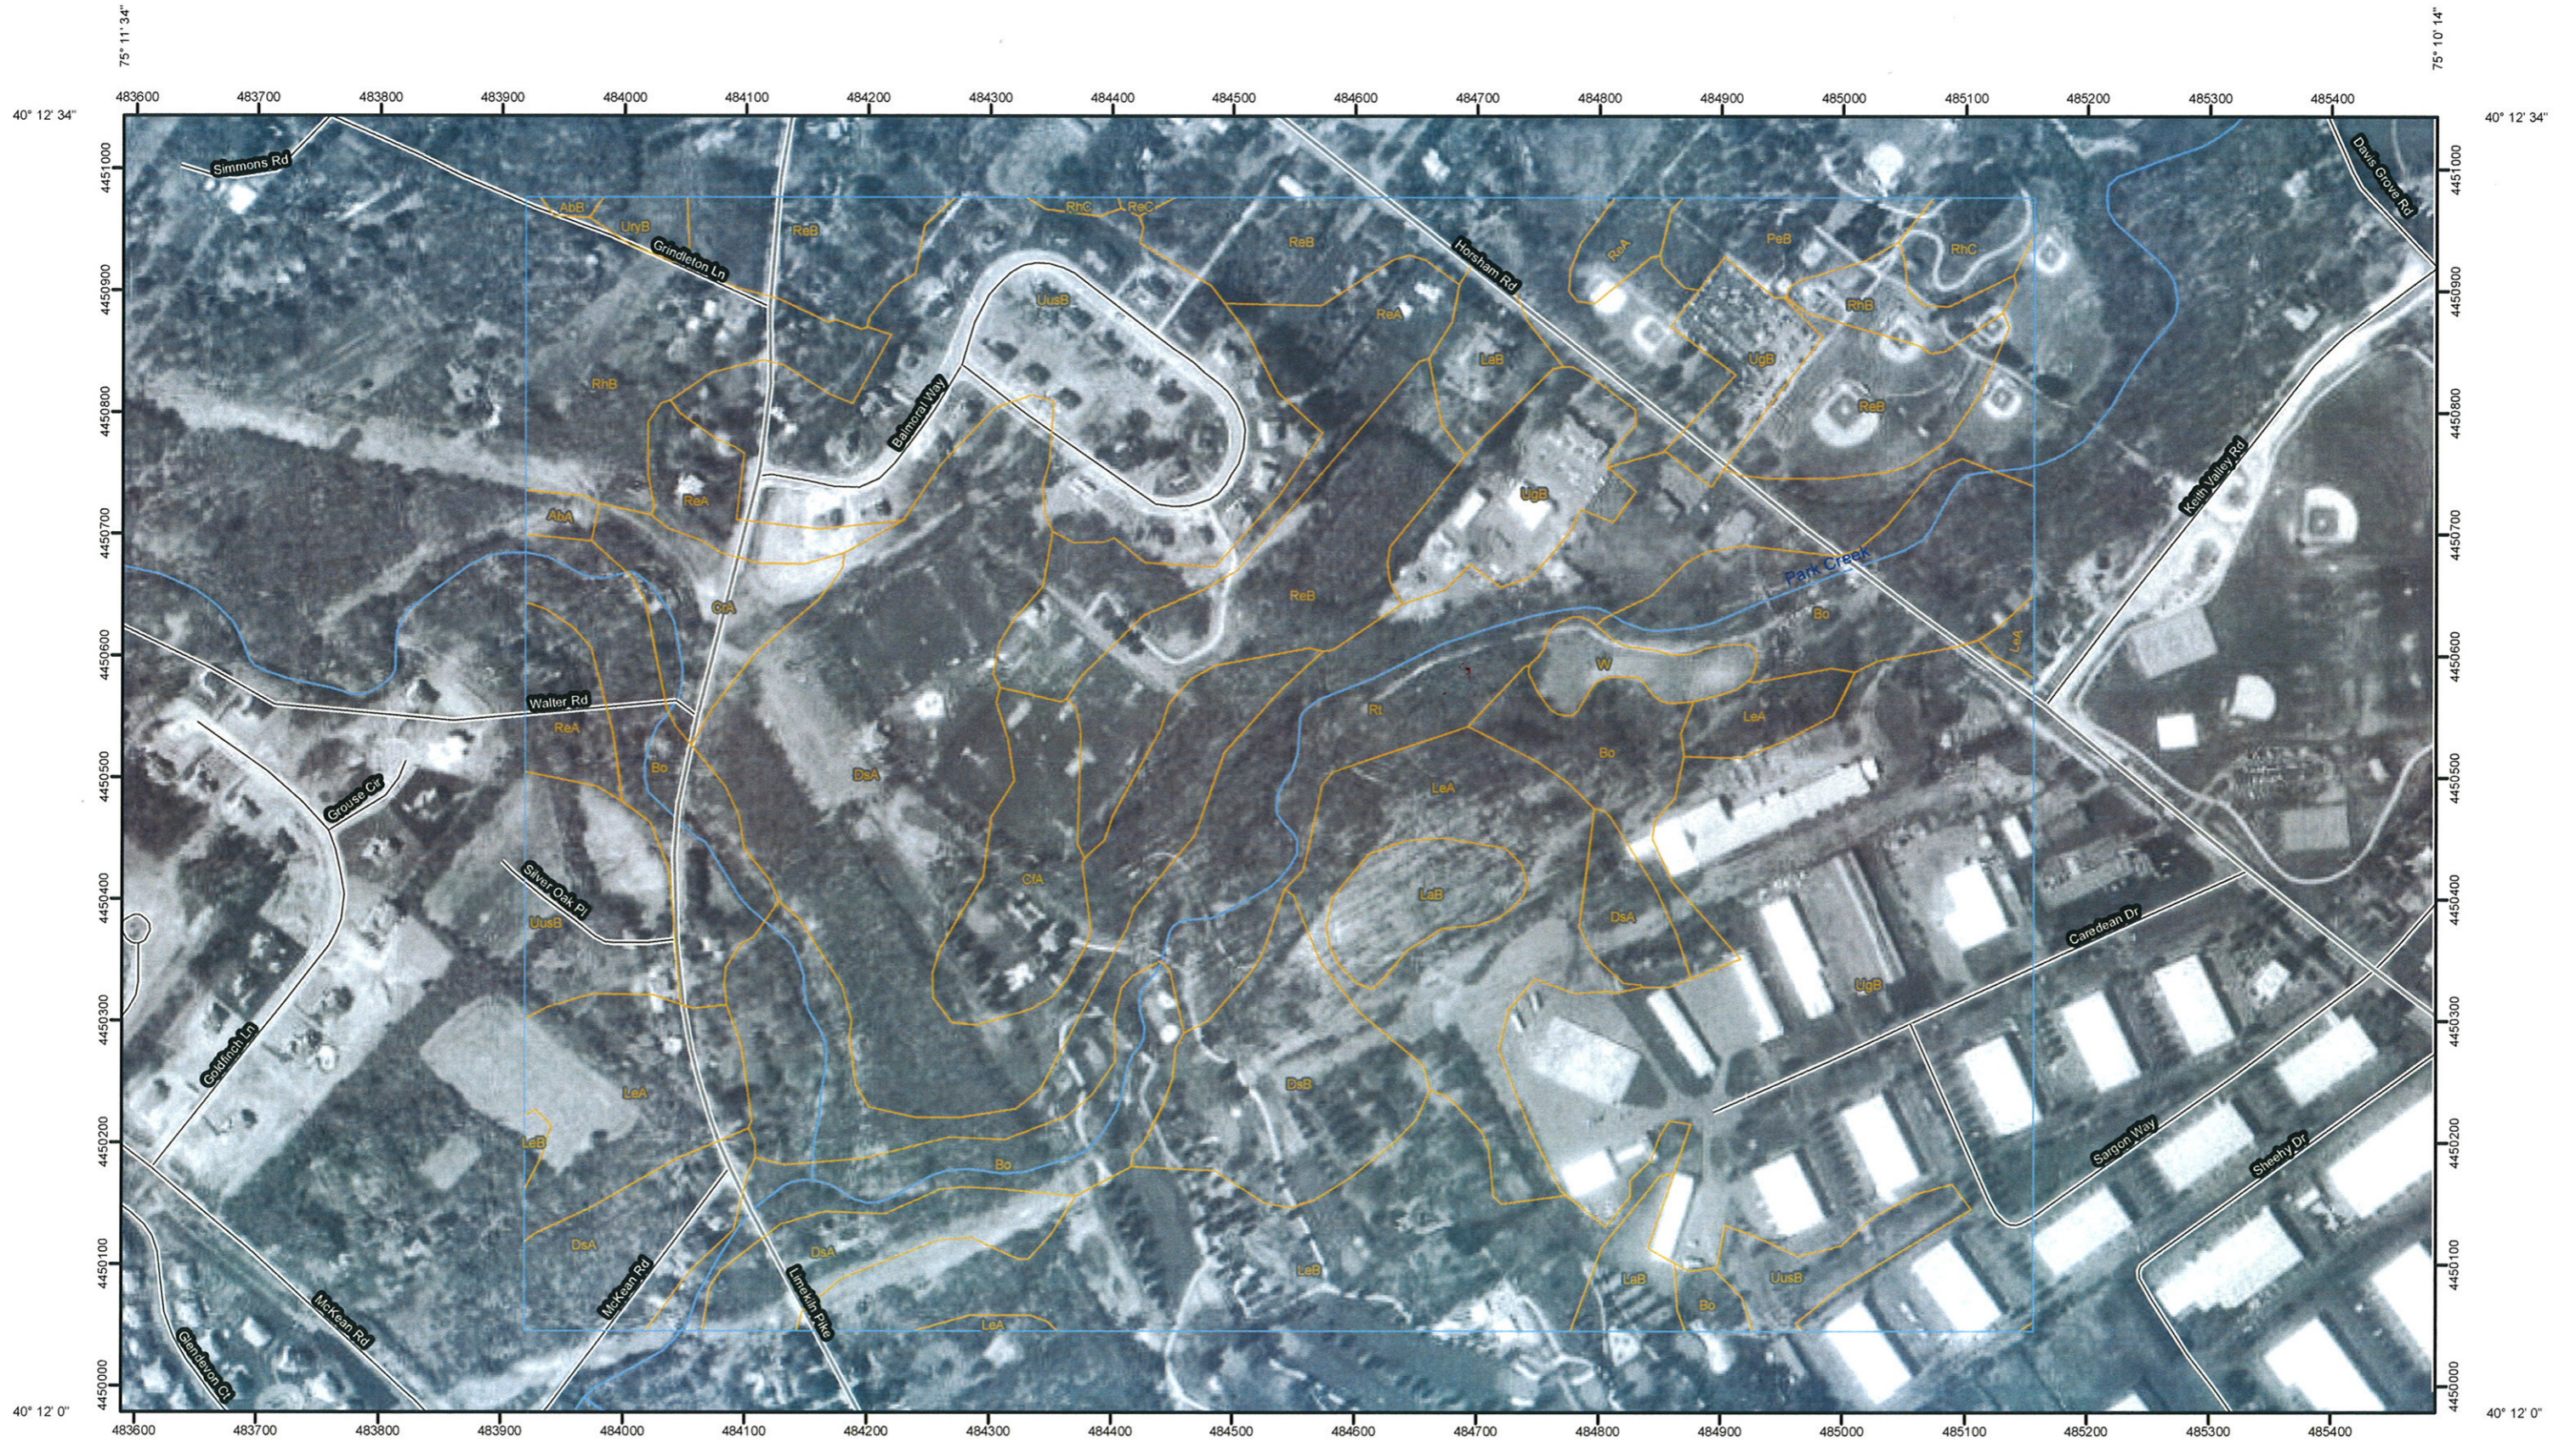

Soil Map—Montgomery County, Pennsylvania

Map Scale: 1:5,240 if printed on B size (11" x 17") sheet