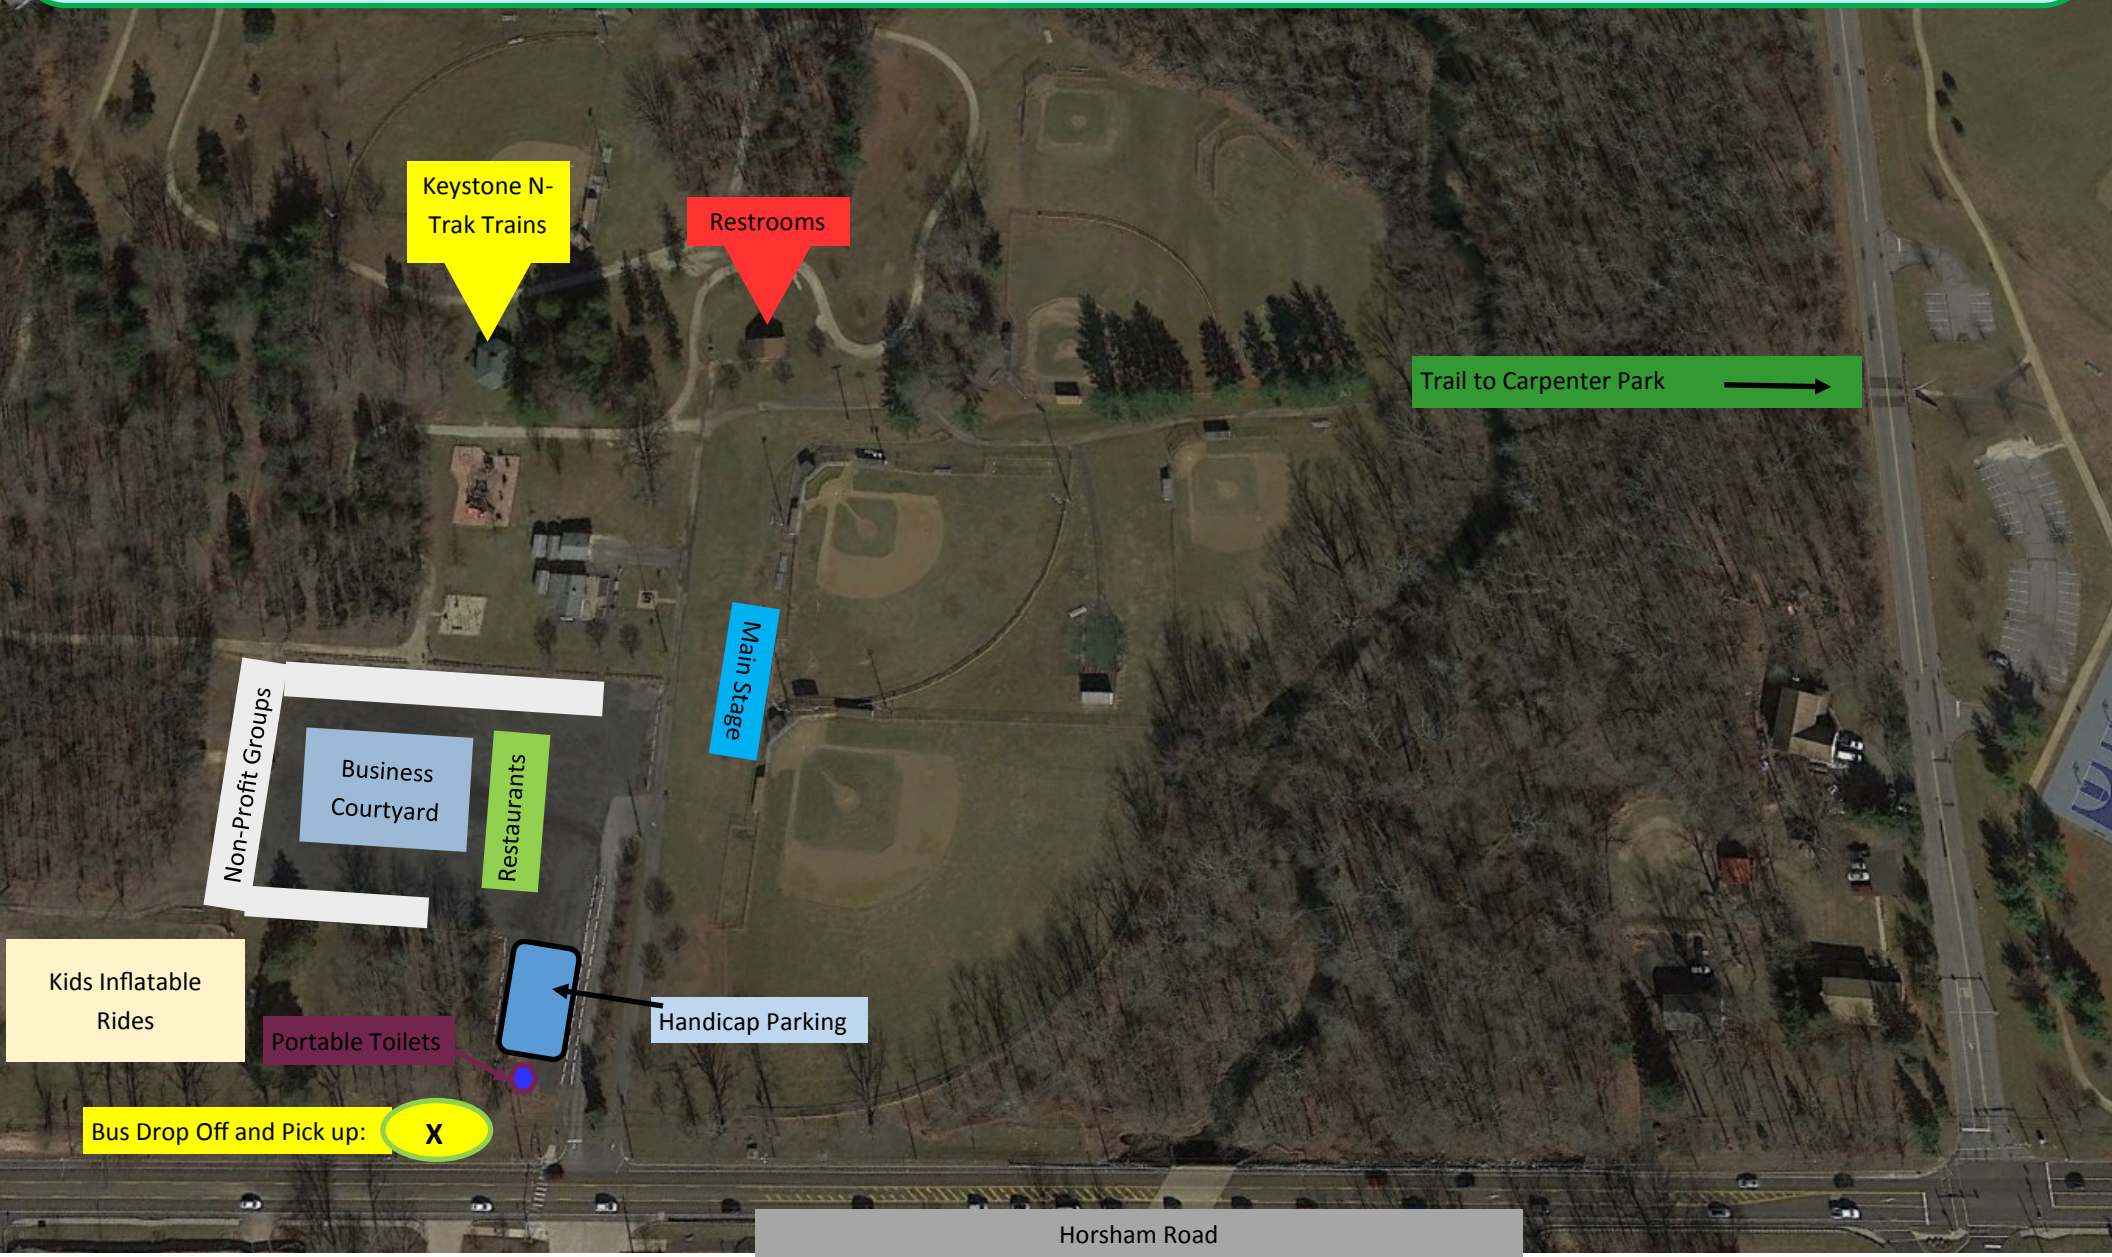

HORSHAM
PENNSYLVANIA

Deep Meadow ☐ Horsham Day 2019

Keystone N-Trak Trains

Restrooms

Trail to Carpenter Park →

Main Stage

Non-Profit Groups
Business Courtyard
Restaurants

Kids Inflatable Rides

Portable Toilets

Handicap Parking

Handicap Parking

Bus Drop Off and Pick up: **X**

Horsham Road