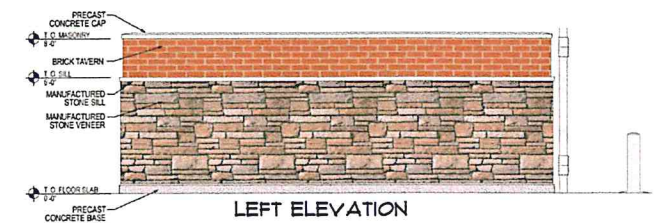

SOUTH ELEVATION

WEST ELEVATION

EAST ELEVATION

NORTH ELEVATION

Roof/Parapet Cap Atlas Aluminum Corp Slate Grey	Gutters/Porch/Soffits Atlas Aluminum Corp Ascot White (10)
Thin Brick Chino Marion Ceramics	Thin Brick Tavern Finish Red Marion Ceramics
Trim / Fascia White	Door / Frames White
Quality Stone Chino Drystack Providence	

Metal Door Benjamin Moore 2121 - 60 White Diamond	Trim White
Thin Brick Tavern Flash Red Marion Ceramics	Quality Stone Ohio Drystack Providence

WAWA MATERIAL PALETTE