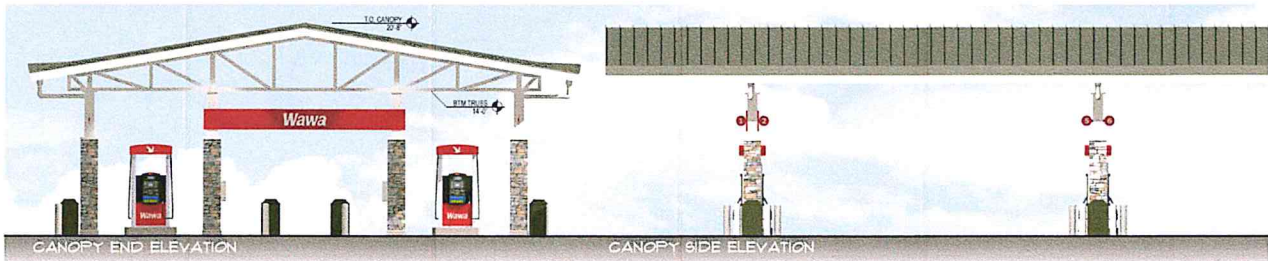

SOUTH ELEVATION

WEST ELEVATION

EAST ELEVATION

NORTH ELEVATION

Roof/Parapet Cap Atlas Aluminum Corp Slate Grey	Gutters/Porch/Soffits Atlas Aluminum Corp Ascot White (10)
Thin Brick Chino Marion Ceramics	Thin Brick Tavern Finish Red Marion Ceramics
Trim / Fascia White	Door / Frames White
Quality Stone Chino Drystack Providence	

Metal Door Benjamin Moore 2121 - 60 White Diamond	Trim White
Thin Brick Tavern Flash Red Marion Ceramics	Quality Stone Ohio Drystack Providence

WAWA MATERIAL PALETTE