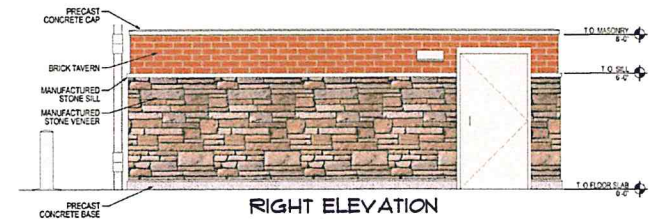

SOUTH ELEVATION

WEST ELEVATION

EAST ELEVATION

NORTH ELEVATION

Roof/Parapet Cap Atlas Aluminum Corp Slate Grey	Gutters/Porch/Soffits Atlas Aluminum Corp Ascot White (10)
Thin Brick Chino Marion Ceramics	Thin Brick Tavern Finish Red Marion Ceramics
Trim / Fascia White	Door / Frames White
Quality Stone Chino Drystack Providence	

Metal Door Benjamin Moore 2121 - 60 White Diamond	Trim White
Thin Brick Tavern Flash Red Marion Ceramics	Quality Stone Ohio Drystack Providence

WAWA MATERIAL PALETTE