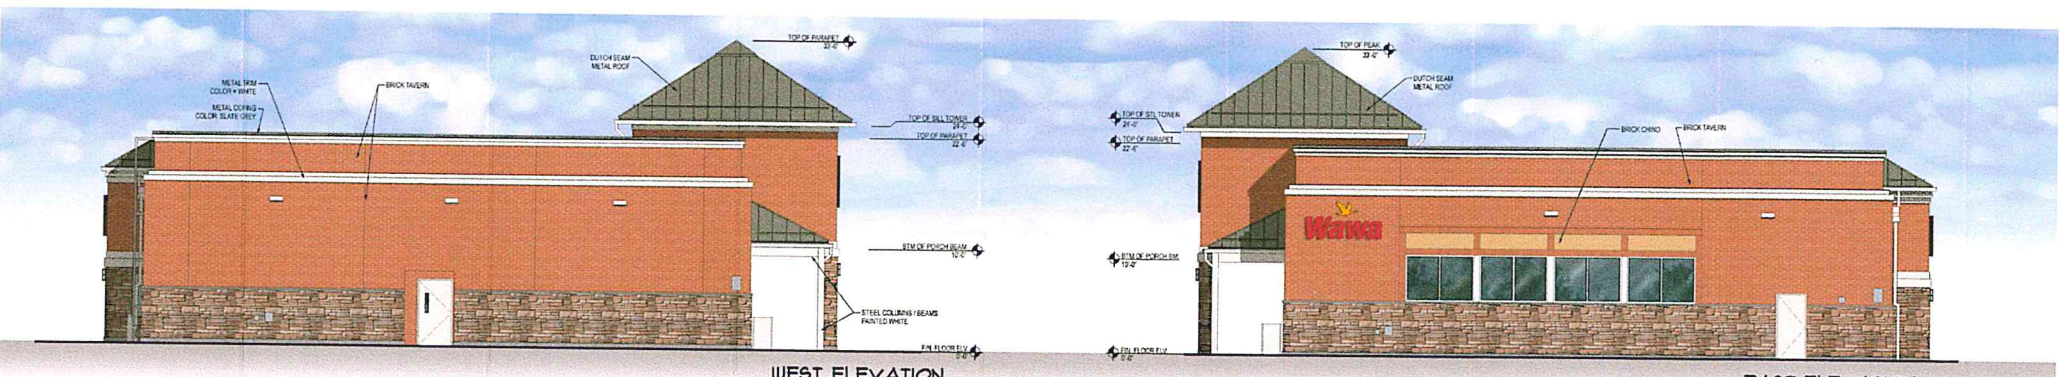

SOUTH ELEVATION

WEST ELEVATION

EAST ELEVATION

NORTH ELEVATION

Roof/Parapet Cap Atlas Aluminum Corp Slate Grey	Gutters/Porch/Soffits Atlas Aluminum Corp Ascot White (10)
Thin Brick Chino Marion Ceramics	Thin Brick Tavern Finish Red Marion Ceramics
Trim / Fascia White	Door / Frames White
Quality Stone Chino Drystack Providence	

Metal Door Benjamin Moore 2121 - 60 White Diamond	Trim White
Thin Brick Tavern Flash Red Marion Ceramics	Quality Stone Ohio Drystack Providence

WAWA MATERIAL PALETTE