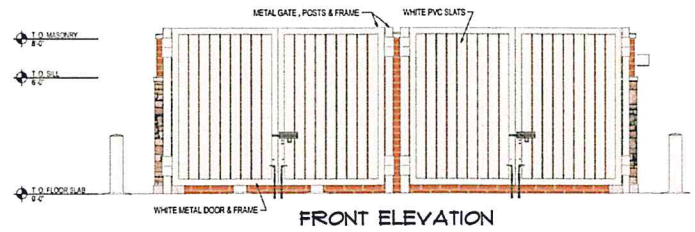

SOUTH ELEVATION

WEST ELEVATION

EAST ELEVATION

NORTH ELEVATION

Roof/Parapet Cap Atlas Aluminum Corp Slate Grey	Gutters/Porch/Soffits Atlas Aluminum Corp Ascot White (10)
Thin Brick Chino Marion Ceramics	Thin Brick Tavern Finish Red Marion Ceramics
Trim / Fascia White	Door / Frames White
Quality Stone Chino Drystack Providence	

Metal Door Benjamin Moore 2121 - 60 White Diamond	Trim White
Thin Brick Tavern Flash Red Marion Ceramics	Quality Stone Ohio Drystack Providence

WAWA MATERIAL PALETTE