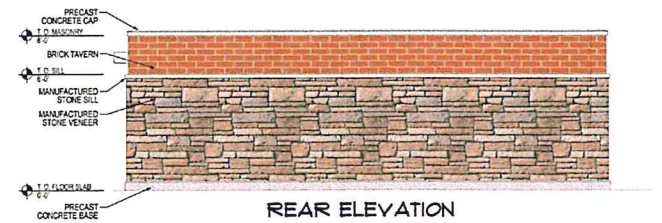

SOUTH ELEVATION

WEST ELEVATION

EAST ELEVATION

NORTH ELEVATION

Roof/Parapet Cap Atlas Aluminum Corp Slate Grey	Gutters/Porch/Soffits Atlas Aluminum Corp Ascot White (10)
Thin Brick Chino Marion Ceramics	Thin Brick Tavern Finish Red Marion Ceramics
Trim / Fascia White	Door / Frames White
Quality Stone Chino Drystack Providence	

Metal Door Benjamin Moore 2121 - 60 White Diamond	Trim White
Thin Brick Tavern Flash Red Marion Ceramics	Quality Stone Ohio Drystack Providence

WAWA MATERIAL PALETTE